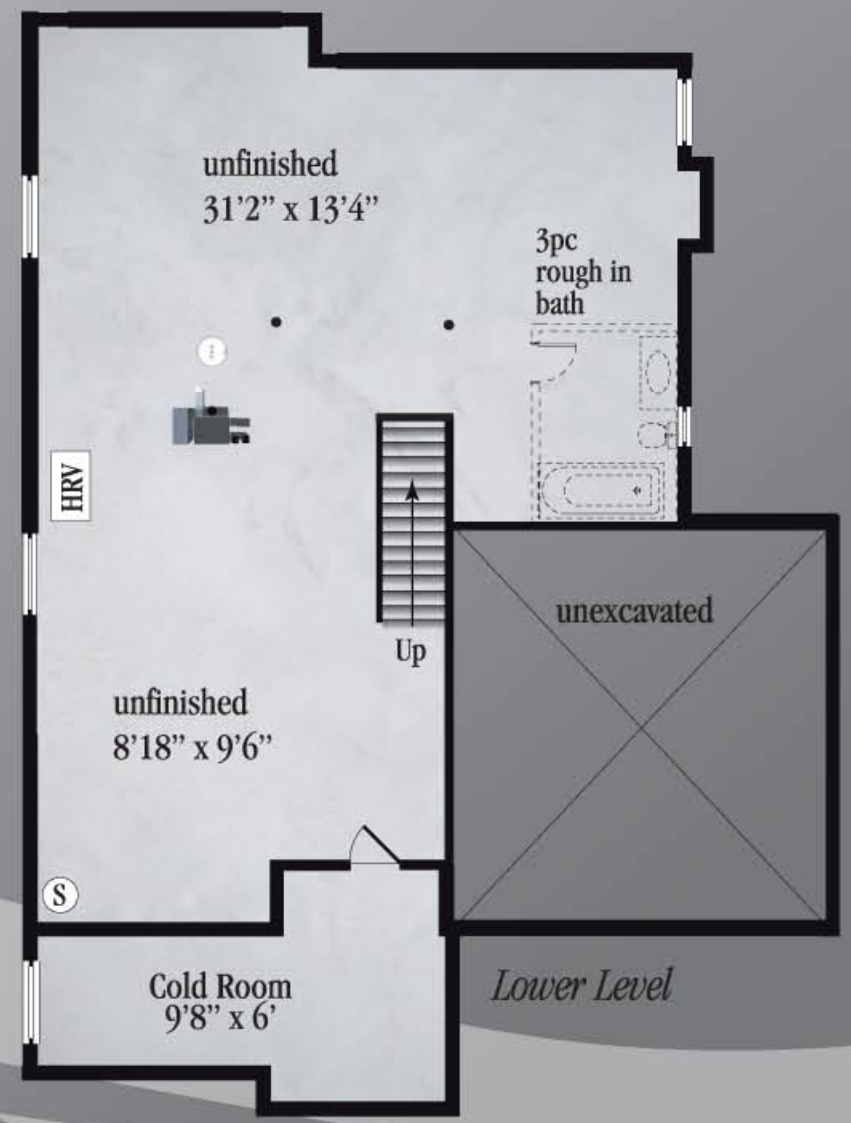

Sandy Cove
Elevation A - 2435 SF

 San Diego
HOMES

Sandy Cove
Elevation B - 2435 SF

 San Diego
HOMES

Sandy Cove

4 Bed • 2.5 Bath • 2435 SF

All material, specifications and floor plans are subject to change without notice. All floor plans are approximate dimensions. Actual usable floor space may vary from the stated floor area. Colour representations are approximate and subject to change.
 ©San Diego Homes - Sandy Cove Floorplan - 2435 SF - May 2016