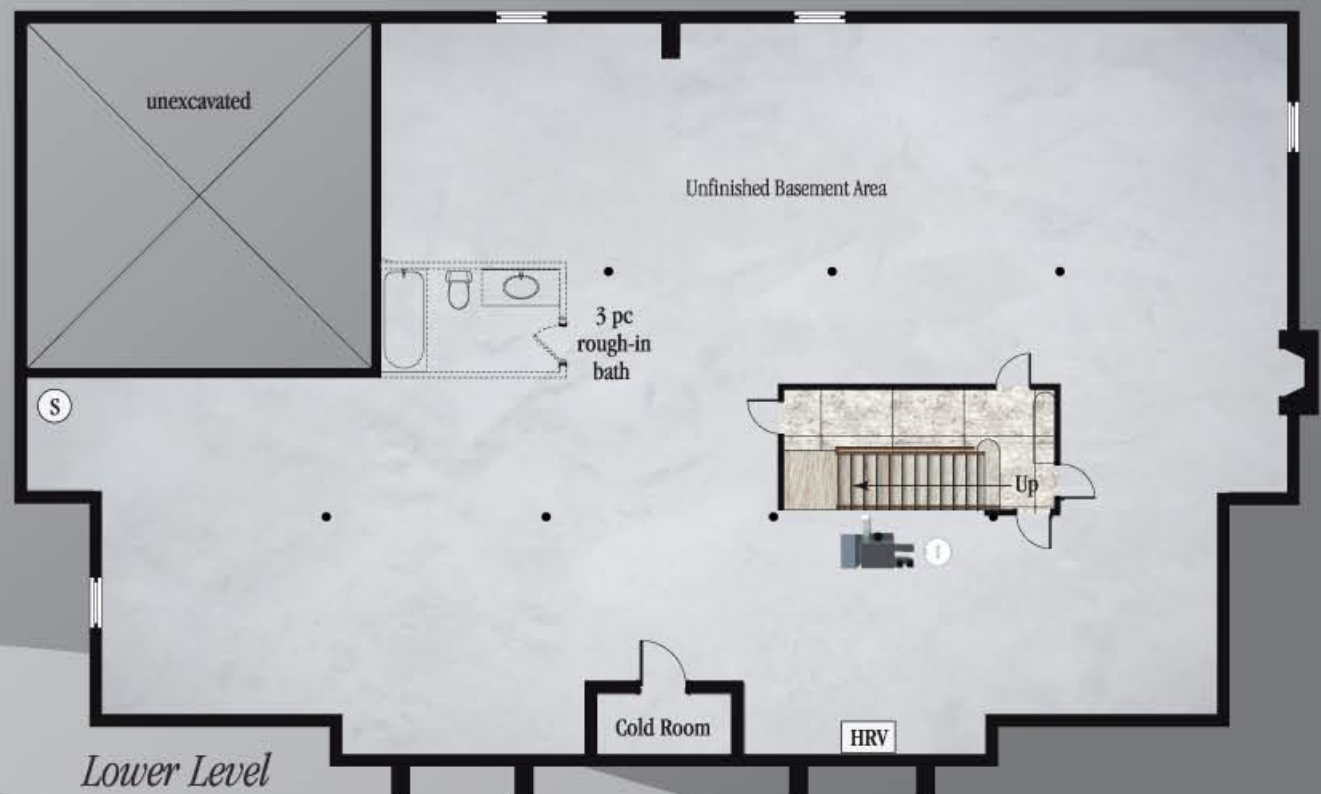

Alcona
Elevation A - 2355 SF

 San Diego
HOMES

Alcona
Elevation B - 2355 SF

 San Diego
HOMES

Alcona

3 Bed • 2.5 Bath • 2355 SF

All material, specifications and floor plans are subject to change without notice. All floor plans are approximate dimensions. Actual usable floor space may vary from the stated floor area. Colour representations are approximate and subject to change.
 ©San Diego Homes. Alcona Floorplan 2355SF - May 2016