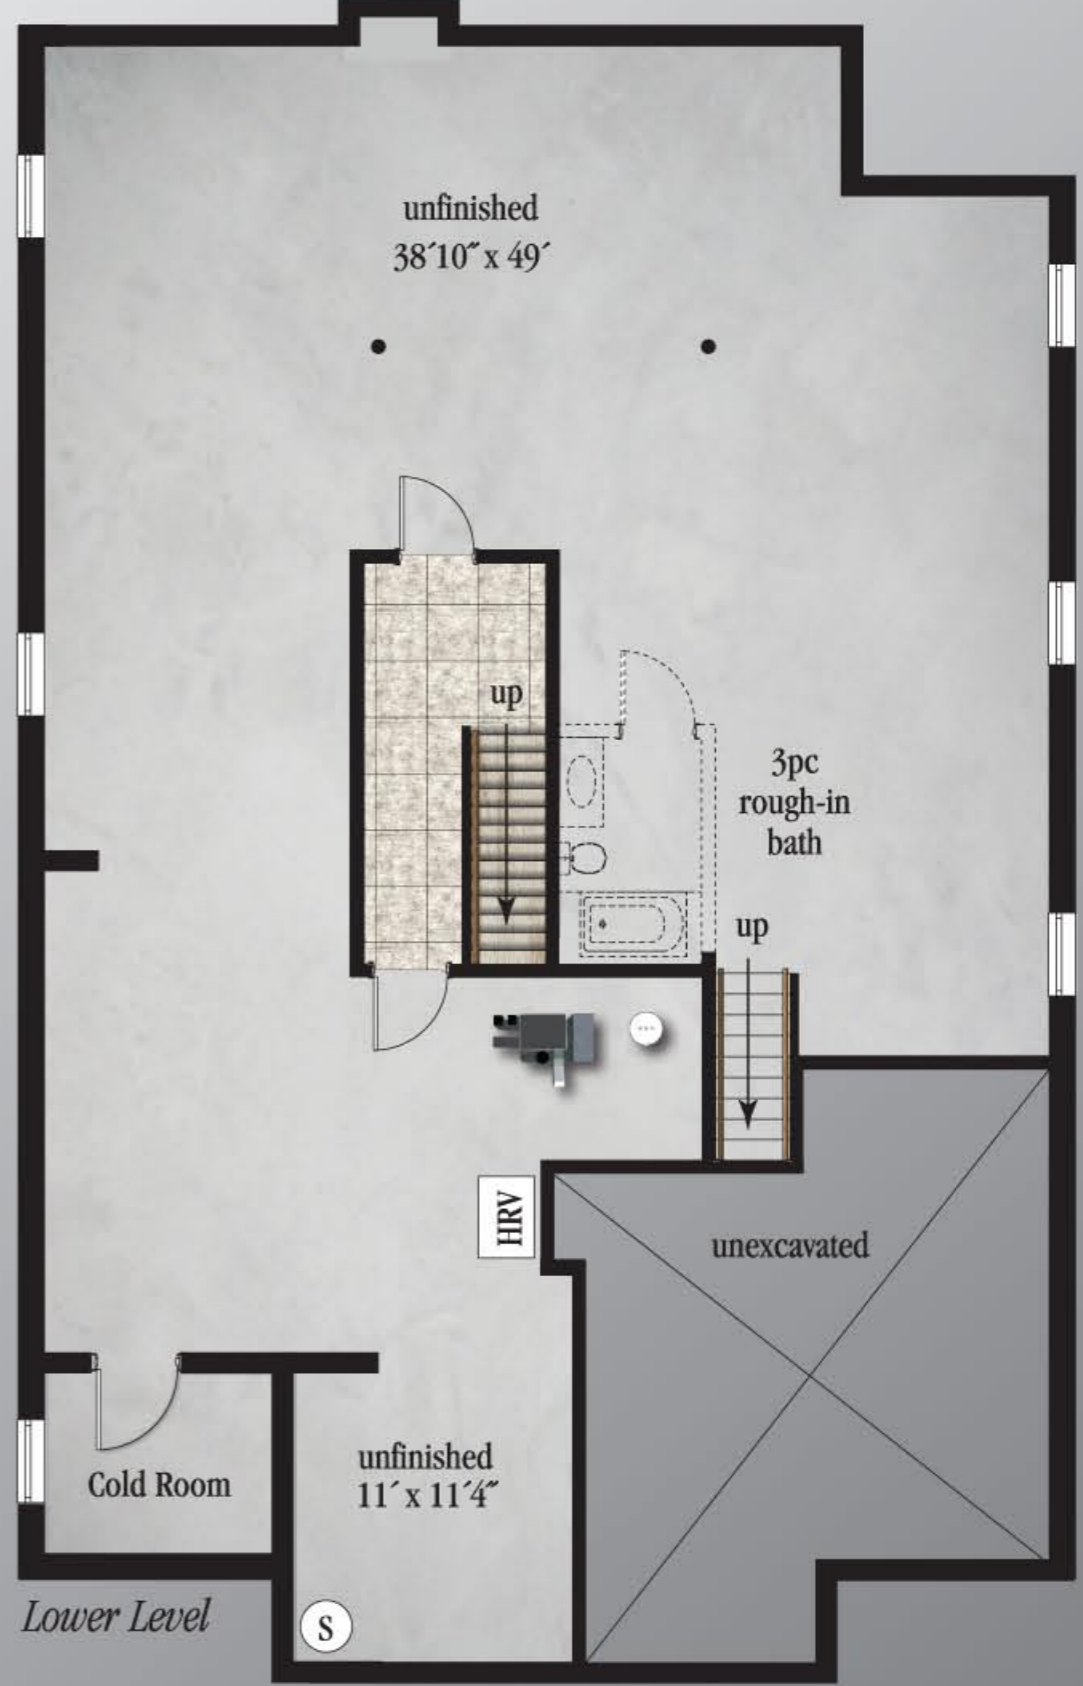

Stockton
Elevation A - 1995 SF

SanDiego
HOMES

Stockton
Elevation B - 1995 SF

SanDiego
HOMES

Stockton

3 Bed • 2 Bath • 1995 SF

All material, specifications and floor plans are subject to change without notice. All floor plans are approximate dimensions. Actual usable floor space may vary from the stated floor area. Colour representations are approximate and subject to change.
 ©San Diego Homes - Stockton Floorplan - 1995 SF - May 2016