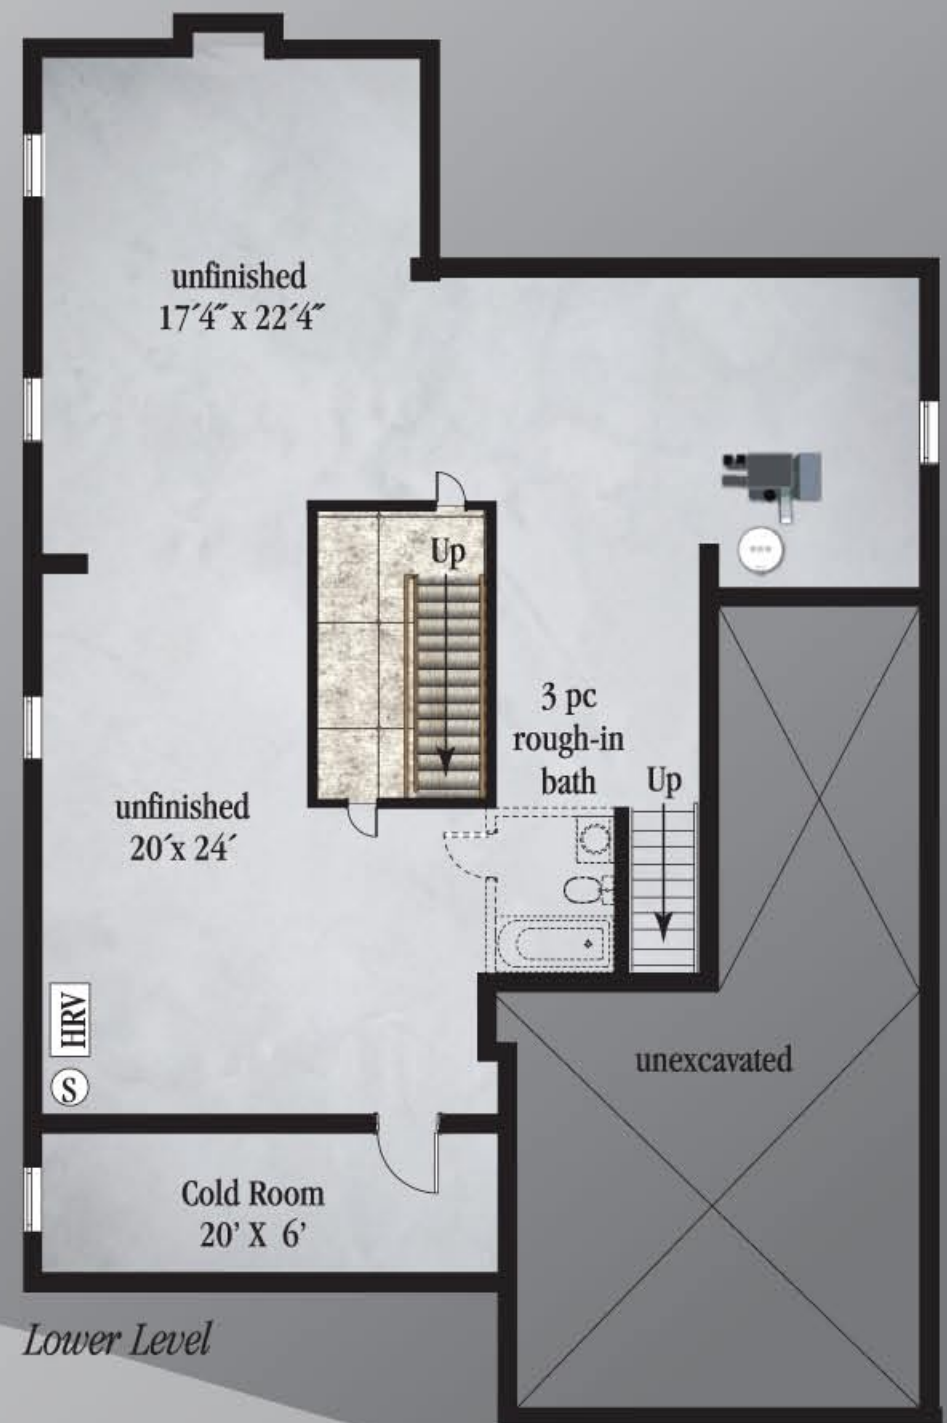

Lancaster
Elevation A - 1880 SF

 San Diego
HOMES

Lancaster
Elevation B - 1880 SF

 San Diego
HOMES

Lancaster

3 Bed • 2.5 Bath • 1880 SF

All material, specifications and floor plans are subject to change without notice. All floor plans are approximate dimensions. Actual usable floor space may vary from the stated floor area. Colour representations are approximate and subject to change.
 ©San Diego Homes - Lancaster Floorplan - 1880 SF - May 2016